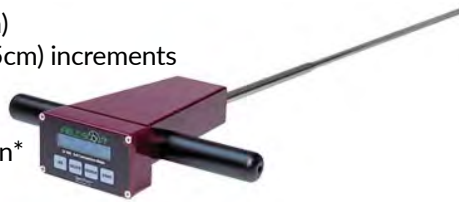

SOIL COMPACTION METERS

FieldScout SC900

Help make decisions regarding areas of the field that require extra care

- Includes 1/2" and 3/4" in cone tip
- Takes compaction readings every inch from 0" to 18" (45cm)
- Exclusive ultrasonic depth sensor captures readings in 1" (2.5cm) increments
- Penetration resistance measured by internal load cell
- Compaction data is displayed in PSI or kPa (1psi = 6.9kPa)
- Connects to any GPS receiver that has a serial output option*
- Equipped with internal data logger and RS-232 port
- Configure and download meter with FieldScout software (included)**
- Upload your data to SpecConnect for maps of compaction by depth, or depth to hard pan layer
- Includes USB cable, carrying case and depth target

*GPS interface requires two cables: GPS/DGPS cable (item 2950CV5), available from Spectrum and the PC serial interface cable supplied by the manufacturer of the GPS receiver

**PC cable connects to a computer USB port, see our website for other cable connection options

PRODUCT SPECIFICATIONS

Measurement Units	Cone Index (PSI or kPa)
Resolution	1" (2.5cm), 5PSI (35kPa)
Accuracy	±0.5" (1.25cm) Depth, ±15PSI (103kPa) Pressure
Range	0 to 18" (0 to 45 m), 0 to 1,000PSI (0 to 7,000kPa)
Battery/Life	4 AAA alkaline batteries; approximately 12-month life
Data Logger Capacity	772 profiles without GPS, 579 profiles with GPS