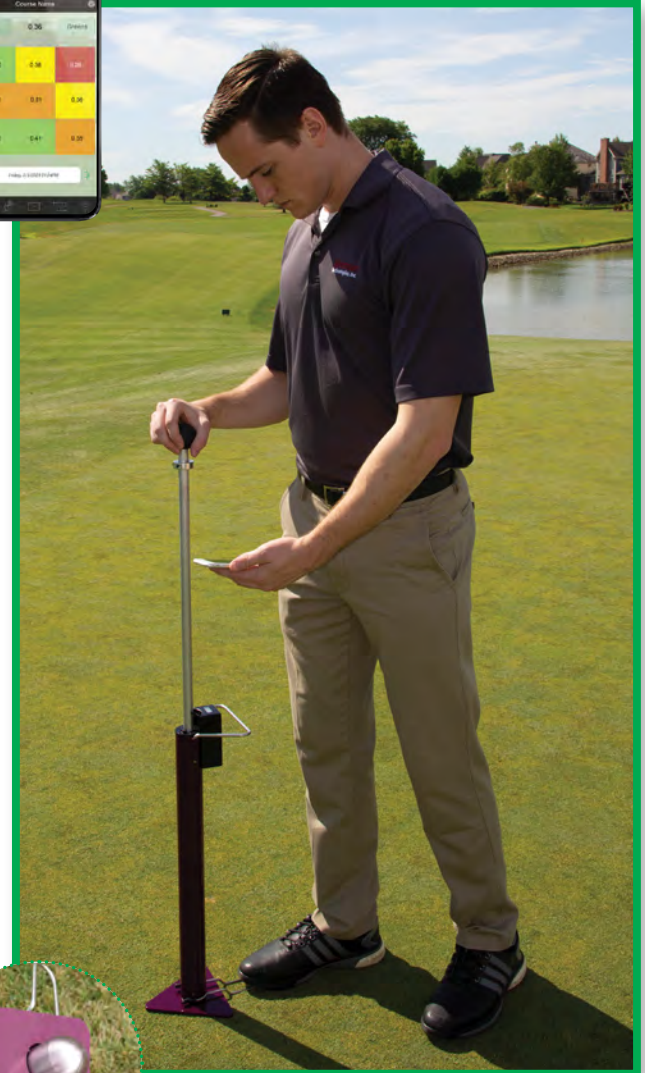

PRODUCT SPECIFICATIONS

Range	0.1" to 1.5" (2.54mm to 38.1mm)
Resolution	0.01" at 1" to 1.5" (0.25mm at 25.3mm to 38.1mm)
Diameter of Hammer	1.68" (4.45cm)
Height	27" (69cm)
Weight	4.3lb (1.95kg)
Measurement Units	Depth of Travel (inches)
Power	2AA Batteries (included)

6490S - FieldScout TruFirm Turf Firmness Meter