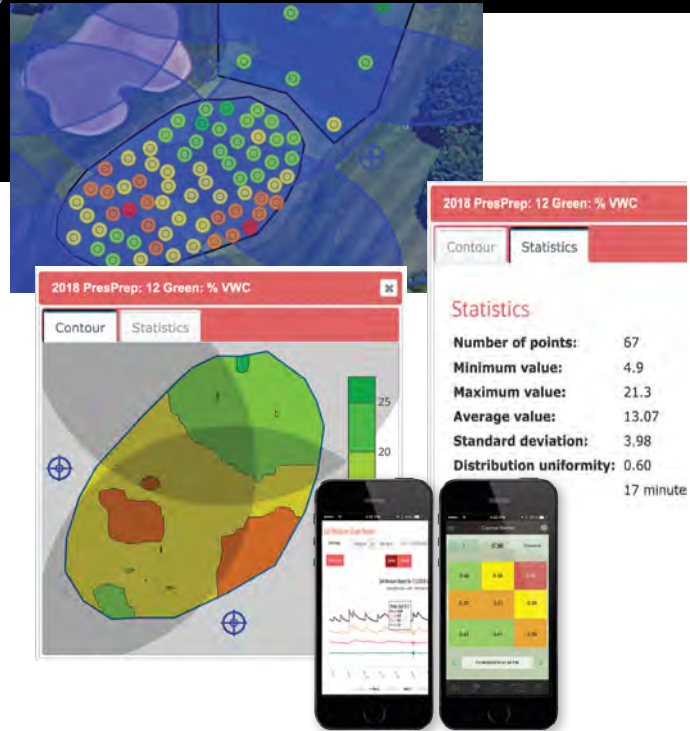

FieldScout Mobile

	Basic	Pro
Basic Grid Map	✓	✓
Change Number of Grid Zones	✓	✓
Customizable Google Map Image		✓
Saves the Average Measurement by Zone	✓	✓
Email the Map/Results View	✓	✓
Freeform Notes		✓
Freeform Mode		✓
Guided Mode (Auto-Advancing through Zones)		✓
SpecConnect Data Sharing		✓
Auto-Upload to SpecConnect		✓
Add User Note or Comment to Individual Reading or Zone		✓
Irrigation/Soil Moisture Audit		✓

FieldScout Mobile App - FREE TO DOWNLOAD		
3035A	SpecConnect FieldScout Pro Subscription (1-year)	1-3 Devices*
3035B	SpecConnect FieldScout Pro Subscription (1-year)	4-7 Devices*
3035C	SpecConnect FieldScout Pro Subscription (1-year)	8+ Devices*

* "Devices" refers to the number of FieldScout TDR or TruFirm Devices that can be connected to the app per subscription