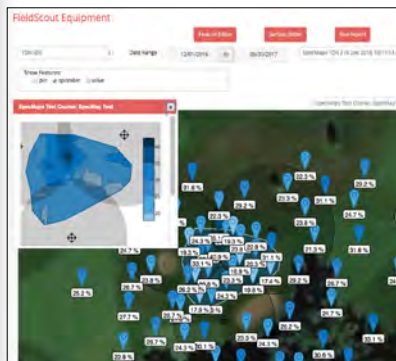

SMART IRRIGATION:
Maximize Irrigation Audits with TDR