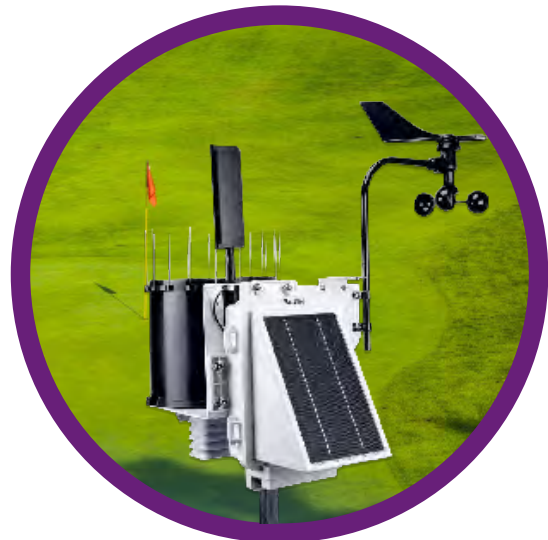

OUR MOST POPULAR MODEL!

INCLUDED MEASUREMENTS: Wind Speed/Direction, Temperature, Relative Humidity, Rainfall, Solar Radiation

- 3250MU WatchDog Wireless ET Station LTE-M Modem - US/Canada/Mexico
- 3250ME WatchDog Wireless ET Station LTE-M Modem - GLOBAL (Outside US/Canada/Mexico)
- 3250C4 WatchDog Wireless ET Station LTE CAT-4 (4G) Modem - US/Canada/Mexico
- 3250CA WatchDog Wireless ET Station LTE CAT-4 (4G) Modem - APAC
- 3250CE WatchDog Wireless ET Station LTE CAT-4 (4G) Modem - Europe
- 3250CG WatchDog Wireless ET Station LTE CAT-4 (4G) Modem - Latin America

3240 Wireless Weather Station

Monitor weather conditions for more effective decisions.

INCLUDED MEASUREMENTS: Wind Speed/Direction, Temperature, Relative Humidity, Rainfall

- 3240MU WatchDog Wireless Station LTE-M Modem - US/Canada/Mexico
- 3240ME WatchDog Wireless Station LTE-M Modem - GLOBAL (Outside US/Canada/Mexico)
- 3240C4 WatchDog Wireless Station LTE CAT-4 (4G) Modem - US/Canada/Mexico
- 3240CA WatchDog Wireless Station LTE CAT-4 (4G) Modem - APAC
- 3240CE WatchDog Wireless Station LTE CAT-4 (4G) Modem - Europe
- 3240CG WatchDog Wireless Station LTE CAT-4 (4G) Modem - Latin America
- 3240WF WatchDog Wireless Station Wi-Fi Modem

3220 Wireless Rain Station

Monitor rainfall for more effective irrigation scheduling. Monitor and note site-specific conditions for disease and insect pressure.

INCLUDED MEASUREMENTS: Temperature, Relative Humidity, Rainfall