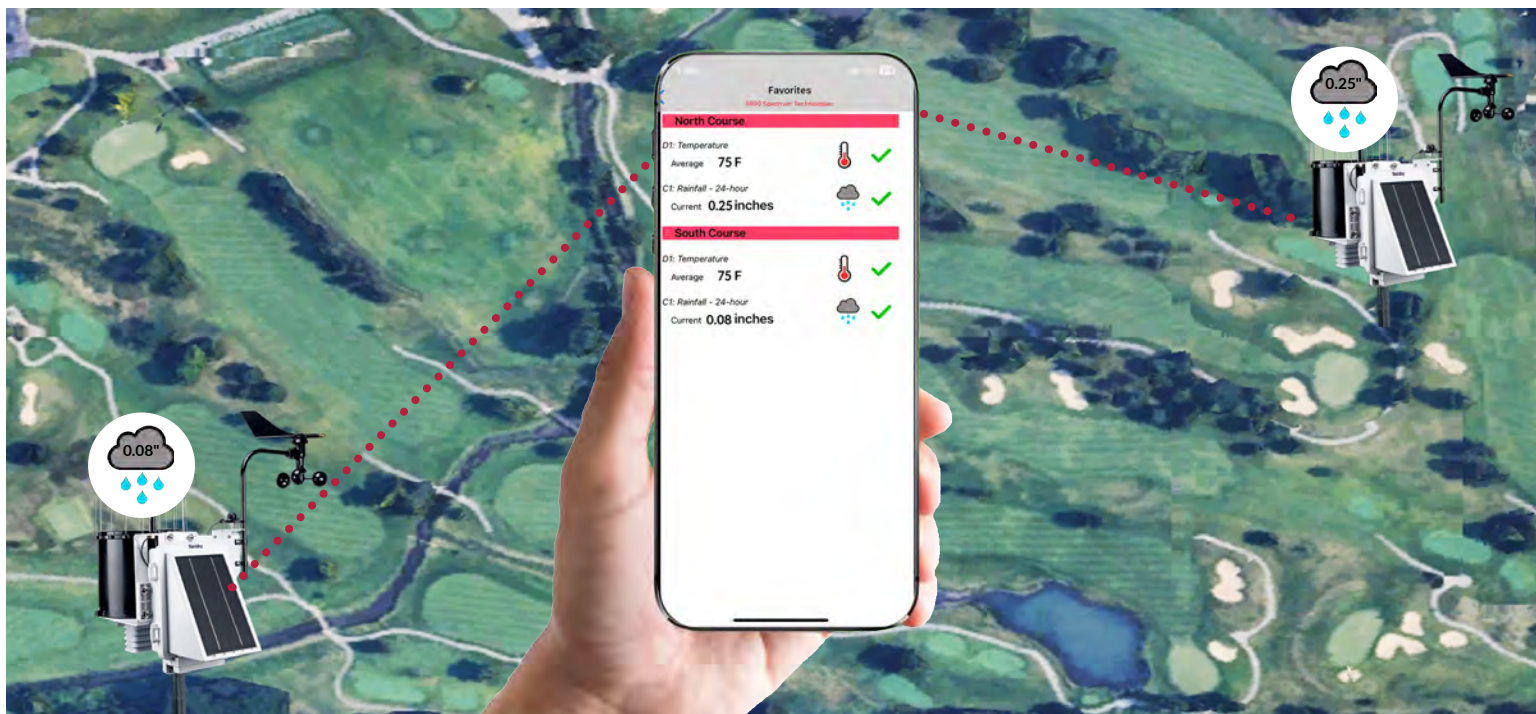

SAVE TIME AND PLAN YOUR DAY!

Through the WatchDog® app on our smartphones, we have information at our fingertips that has been a great help in our scheduling. We know what our conditions are and what to expect each day. Before leaving for the club each morning, I check the weather through the app. The app gives me information like rainfall, temperature and wind speed and lets us know what the day will bring. This information, along with a reasonably accurate weather forecast, arms us with the knowledge of how the day will shape up before it even begins.

Bill Schmit, Superintendent, Sawgrass Country Club, Sawgrass, FL

Add WatchDog Weather Stations strategically through your course to bring multiple data points directly to you.

The **3000 Series Wireless Weather Station Models** are designed to give you the measurements you need to help make planning your irrigation activities for the day even easier. Check your course conditions before your feet hit the floor and know what the day will bring!

Our **SpecConnect Cloud Service** allows you to view all the data from your weather station, review preset reports and manipulate the data into customized reports that you create.

Our **Turf Alert** package sends texts to notify you of any rain events that may affect the course in real time based on the parameters you create within the alert.