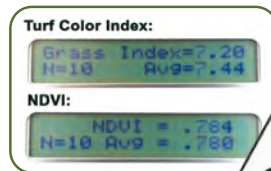

TCM 500 NDVI Turf Color Meter

- Measures reflected light from approximately a 3" (7.6 cm) diameter section of turfgrass
- Uses an internal light source to negate the effect of sunny vs. cloudy conditions
- Measures reflectance in the red (660 nm) and near infrared (850 nm) spectral bands
- Displays result as NDVI, percent reflectance, or as a user-adjustable grass index from 1 to 9
- Connects to any GPS receiver that has a serial output option*
- Internal data logger and RS-232 port; records 3,250 measurements (1,350 with added GPS/DGPS)
- Configure and download meter with FieldScout software (free download from specmeters.com)**
- Includes hard carrying case, batteries, and TCM 500 T-Handle (Item 2975H)

* GPS interface requires two cables. The GPS/DGPS cable (Item 2950CV5) is available from Spectrum. A PC serial interface cablesupplied by the manufacturer of the GPS receiver is also required.

** PC cable connects to a computer USB port. See our website for other cable connection options. Georeferenced data can be uploaded to SpecConnect for mapping.