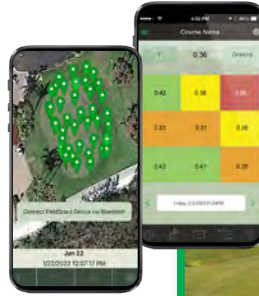

TRUFIRM SURFACE FIRMNESS METER

The FieldScout TruFirm offers a quick, easy and affordable method to measure the firmness of turf, bunker sands and other playing surfaces. Data acquired from the device allows turf management professionals to measure the relationship between the compaction of the soil and the moisture level to quantify safety and performance of playing conditions.

What Does it Measure?

Surface Firmness/Hardness (depth of impact in inches)

Common Applications

- All-in-one portable meter for evaluating impacts of cultural practices, play and environmental conditions on putting greens and other athletic surfaces
- Golf course greens, approaches, bunker sands and fairway landing areas for achievement of optimal surface performance and consistency
- Natural and artificial turf playing surfaces, infield dirt, turf and clay tennis courts, cricket pitches, bowling greens, racing tracks, etc.
- Track and trend data over time to better understand effects of turf inputs and optimize conditioning, playability and safety

Features & Benefits

- Built-in Display – immediate digital results on a conveniently located screen
- Easy to Use – simply raise and drop the hammer in one motion
- Objective Values – analyze and compare impact of environment and maintenance inputs on play
- Versatile Tool – perfect for golf courses and sports fields at schools, parks, etc.
- Self-Contained – one complete unit, no small pieces to keep track of or lose
- Very Affordable – designed to make measurement possible for every facility
- Bluetooth – wireless data collection with the FieldScout Mobile App and add satellite mapping with automatic cloud upload with SpecConnect FieldScout Pro

How Do You Access The Data?

- Hands free – instantly view data on your smartphone or tablet via FieldScout Mobile App
- Cloud – SpecConnect FieldScout Pro subscription automatically uploads data to your personal web portal to view enhanced mapping and reporting features