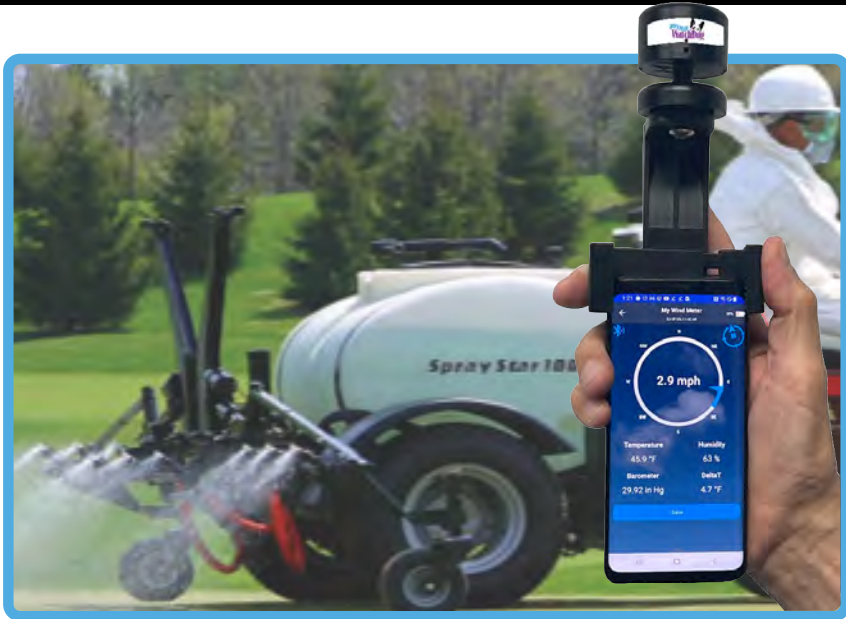

WATCHDOG PORTABLE WIND SENSOR

AVOID DRIFT COMPLAINTS

Measure and Record
WIND SPEED & DIRECTION
when spraying pesticides

MEASURES

Wind Speed Wind Direction
App Displays Local Weather Readings:
Temperature Humidity Barometer DeltaT

PRODUCT SPECIFICATIONS

WIND SPEED	
Range	1-25m/s (2.24mph - 56mph)
Accuracy	±0.3m/s @ 10m/s (0.67mph @ 22.40mph)
WIND DIRECTION	
Range/Accuracy	0° to 359°; ±1°
ANEMOMETER DIMENSIONS	
Diameter/Height	1.69" (43mm); 1.85" (47mm)
Weight:	2.8oz (78g)
Height with Phone Mount	5.6" (144mm)
Width with Phone Mount	3.43" to 5.28" (87mm to 134mm)
Phone Width Capacity	2.28" to 4.13" (58mm to 105mm)
Weight with Phone Mount	5.4oz (152g)
MISCELLANEOUS	
Sensors	4 Ultrasonic Transducers
Compatibility	WatchDog Wind App (Free in Google Play Store and Apple App Store)
Power	Rechargeable Battery, Qi Wireless Charger Included
Battery Run Time	150 Hours of Active Use
IP Code	IPX8

FEATURES & BENEFITS

- Ultrasonic bluetooth wind sensor
- NO moving parts
  - Immediate and precise measurements
  - Portable design for spot measurements
  - Make better pesticide application decisions
- Record data to create a permanent spray record
  - Email records directly from the app
  - Choose a specific day or date range
- Avoid negative impact from drift
  - Improve pesticide coverage on targeted area
  - Ensure the safety of surrounding people, plants and flowers
  - Address legal issues with accurate, time stamped weather data
- Demonstrate good stewardship
- Includes WatchDog Portable Wind Sensor, mounting bracket, wireless charger and wall plug

3348P - WatchDog Portable Wind Sensor

2023-05-19 08:44:14 CDT	
Lat: 41.739416	Long: -88.228052
Wind Speed: 4.5 mph	Direction: 34° NE
Temperature: 63.8 °F	Humidity: 78%
Barometer: 29.93 in Hg	DeltaT: 4.6 °F
Device: EF:A7:78:9D:47:76	Battery: 20%

Record Log

USE THE FREE APP!

- Scan to download the WatchDog Wind app from your app store
- Follow the prompts to calibrate the compass on your phone
- Once calibrated, complete set up instructions and start recording data
- Email records directly from the app