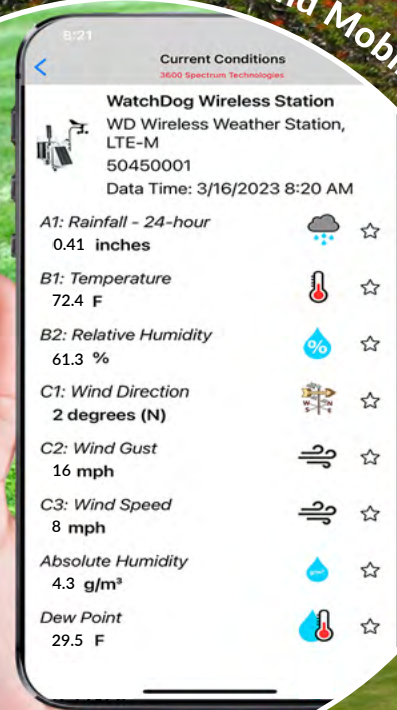

2026 CATALOG

-Pricing Update-

SpecConnect Cloud Technology and Mobile Apps

FieldScout® Portable Soil Moisture Meters

FieldScout® TruFirm

WatchDog® Weather Stations

Celebrating 38 YEARS
of Smart Turf Solutions