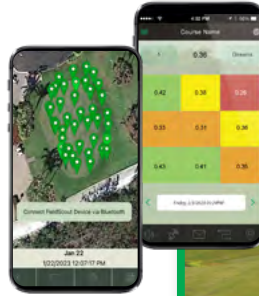

TRUFIRM SURFACE FIRMNESS METER