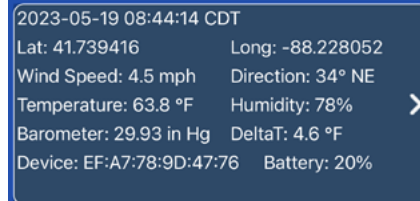

FEATURES & BENEFITS

- Ultrasonic bluetooth wind sensor
- NO moving parts
  - Immediate and precise measurements
  - Portable design for spot measurements
  - Make better pesticide application decisions
- Record data to create a permanent spray record
  - Email records directly from the app
  - Choose a specific day or date range
- Avoid negative impact from drift
  - Improve pesticide coverage on targeted area
  - Ensure the safety of surrounding people, plants and flowers
  - Address legal issues with accurate, time stamped weather data
- Demonstrate good stewardship
- Includes WatchDog Portable Wind Sensor, mounting bracket, wireless charger and wall plug

3348P - WatchDog Portable Wind Sensor - $385.00