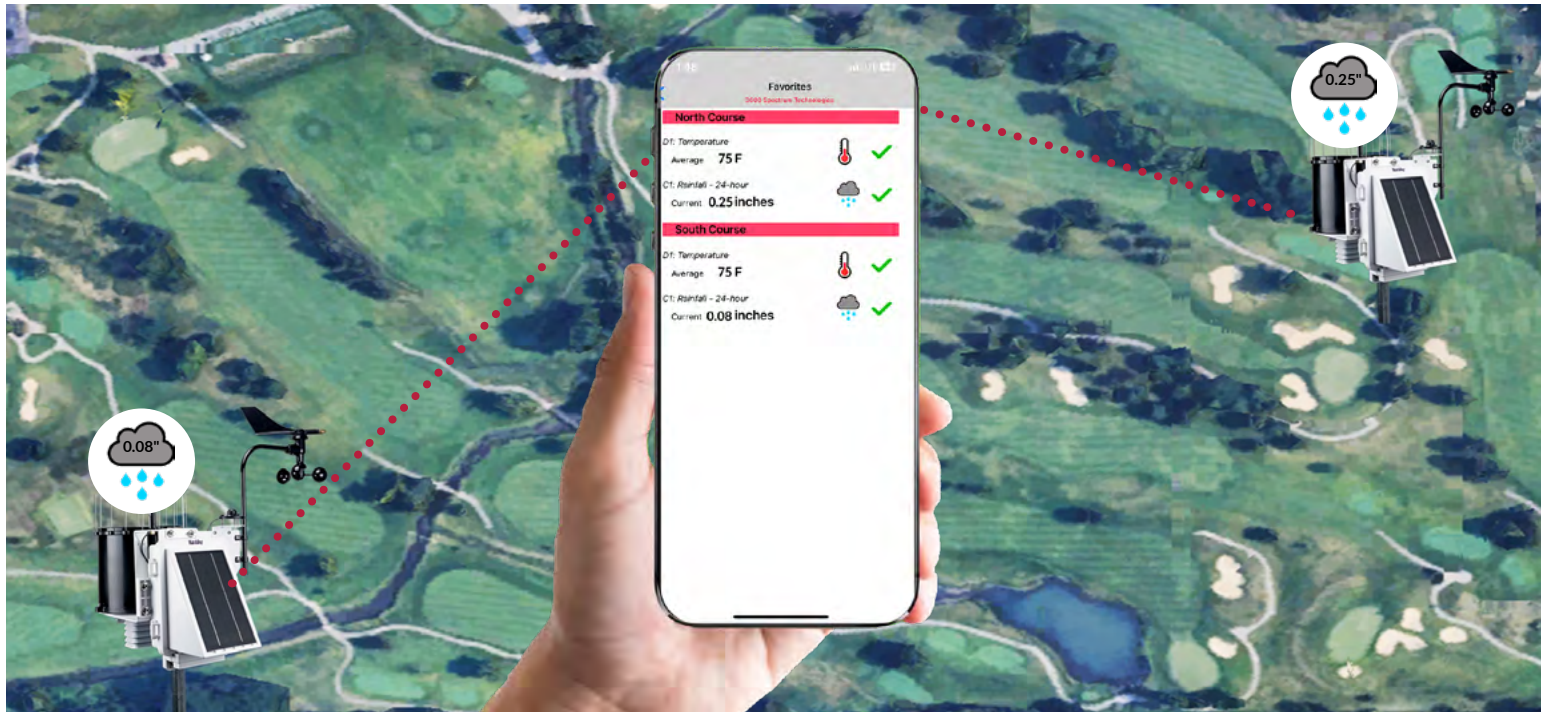

SAVE TIME AND PLAN YOUR DAY!

Through the WatchDog® app on our smartphones, we have information at our fingertips that has been a great help in our scheduling. We know what our conditions are and what to expect each day. Before leaving for the club each morning, I check the weather through the app. The app gives me information like rainfall, temperature and wind speed and lets us know what the day will bring. This information, along with a reasonably accurate weather forecast, arms us with the knowledge of how the day will shape up before it even begins.

Bill Schmit, Superintendent, Sawgrass Country Club, Sawgrass, FL

Add WatchDog Weather Stations strategically through your course to bring multiple data points directly to you.

The **3000 Series Wireless Weather Station Models** are designed to give you the measurements you need to help make planning your irrigation activities for the day even easier. Check your course conditions before your feet hit the floor and know what the day will bring!

Our **SpecConnect Cloud Service** allows you to view all the data from your weather station, review preset reports and manipulate the data into customized reports that you create.

Our **Turf Alert** package sends texts to notify you of any rain events that may affect the course in real time based on the parameters you create within the alert.