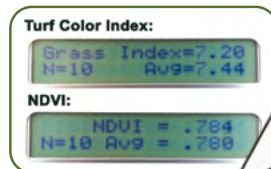

TCM 500 NDVI Turf Color Meter

- Measures reflected light from approximately a 3" (7.6 cm) diameter section of turfgrass
- Uses an internal light source to negate the effect of sunny vs. cloudy conditions
- Measures reflectance in the red (660 nm) and near infrared (850 nm) spectral bands
- Displays result as NDVI, percent reflectance, or as a user-adjustable grass index from 1 to 9
- Connects to any GPS receiver that has a serial output option*
- Internal data logger and RS-232 port; records 3,250 measurements (1,350 with added GPS/DGPS)
- Configure and download meter with FieldScout software (free download from specmeters.com)**
- Includes hard carrying case, batteries, and TCM 500 T-Handle (Item 2975H)

* GPS interface requires two cables. The GPS/DGPS cable (Item 2950CV5) is available from Spectrum. A PC serial interface cablesupplied by the manufacturer of the GPS receiver is also required.

** PC cable connects to a computer USB port. See our website for other cable connection options. Georeferenced data can be uploaded to SpecConnect for mapping.