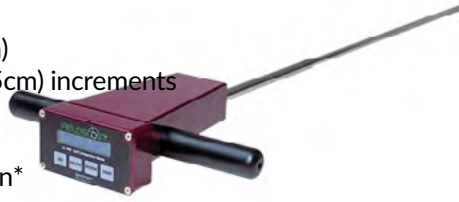

SOIL COMPACTION METERS

FieldScout SC900

Help make decisions regarding areas of the field that require extra care

- Includes 1/2" and 3/4" in cone tip
- Takes compaction readings every inch from 0" to 18" (45cm)
- Exclusive ultrasonic depth sensor captures readings in 1" (2.5cm) increments
- Penetration resistance measured by internal load cell
- Compaction data is displayed in PSI or kPa (1psi = 6.9kPa)
- Connects to any GPS receiver that has a serial output option*
- Equipped with internal data logger and RS-232 port
- Configure and download meter with FieldScout software (included)**
- Upload your data to SpecConnect for maps of compaction by depth, or depth to hard pan layer
- Includes USB cable, carrying case and depth target